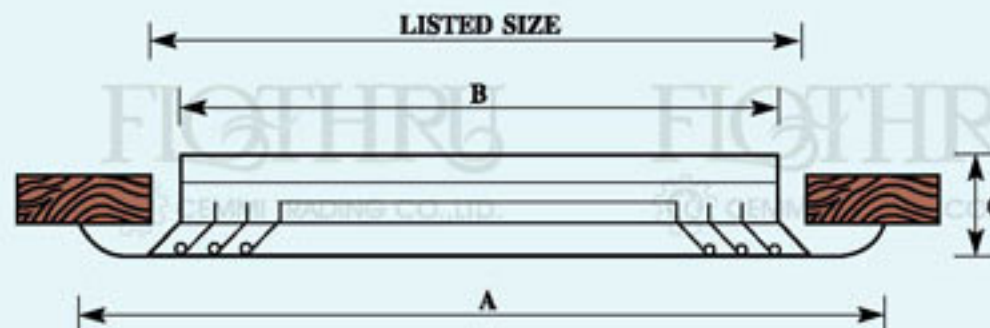

ANODIZED EXTRUDED ALUMINIUM AIR DIFFUSER

# RECTANGULAR CEILING DIFFUSER

หัวจ่ายลมเพดานสี่เหลี่ยมพื้นฟ้า

## MODEL : RCDA

SPECIAL SIZES AND CUSTOM MODEL, UPON REQUEST  
SQUARE & RECTANGULAR CEILING DIFFUSER

ARRANGEMENT RCDA+OBV : DIFFUSER WITH  
OPPOSED BLADE VOLUME DAMPER ALSO AVAILABLE

| LISTED SIZE | A       | B      | C     |
|-------------|---------|--------|-------|
| 6" X 6"     | 9 3/16  | 5 5/8  | 1 3/8 |
| 8" X 8"     | 11 3/16 | 7 5/8  | 1 3/8 |
| 10" X 10"   | 13 3/16 | 9 5/8  | 1 3/8 |
| 12" X 12"   | 15 3/16 | 11 5/8 | 1 3/8 |
| 14" X 14"   | 17 3/16 | 13 5/8 | 1 3/8 |